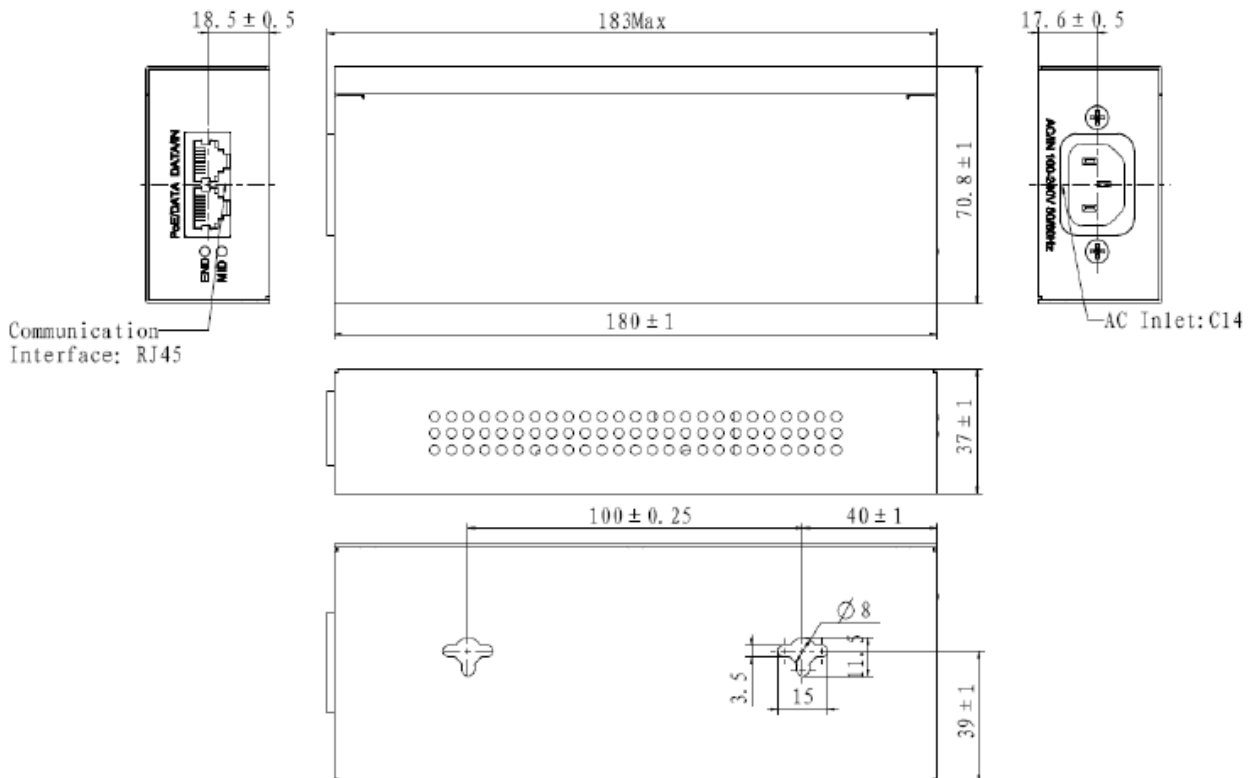

Description

Hikvision POE midspan is designed to extract power from a conventional twisted pair Category 5 Ethernet cable, conforming to the IEEE 802.3at Power-over-Ethernet (PoE) standard.

The converter signature and control circuit provides the PoE compatibility signature and power classification required by the Power Sourcing Equipment (PSE) before applying up to 60W power to the port.

Model	LAS60-57CN-RJ45
Input Current	2A
Input Voltage	AC100V~240V (50/60 Hz)
Output Voltage Range	54V~57V
Output Power	60W
Pass Through Data Rates	10/100/1000 Mbps
Ports	Two 10/100/1000M adaptive RJ45 ports, one is DATA/IN, another is PoE/DATA
LED Indicator	Power & PoE Status(The module operates normally when MID and END are on)
Base Function	Compliance to IEEE 802.3 at/af Standard for PD
Network Medium	10BASE-T: unshielded twisted pair category 3, 4 or 5 100BASE-TX: unshielded twisted pair category 5 and above 1000BASE-TX: unshielded twisted pair category 5 and above
Protection Methods	Output Over Current Protection, Short Circuit Protection

Operating Humidity	5% ~ 90%
Weight	473g
Dimension	185mm*70.8mm*37mm (L*W*H)
Operating Temperature	-20 ~ 60 °C

Dimensions

Distributed by

Headquarters

No.555 Qianmo Road, Binjiang District,
Hangzhou 310051, China
T +86-571-8807-5998
overseasbusiness@hikvision.com